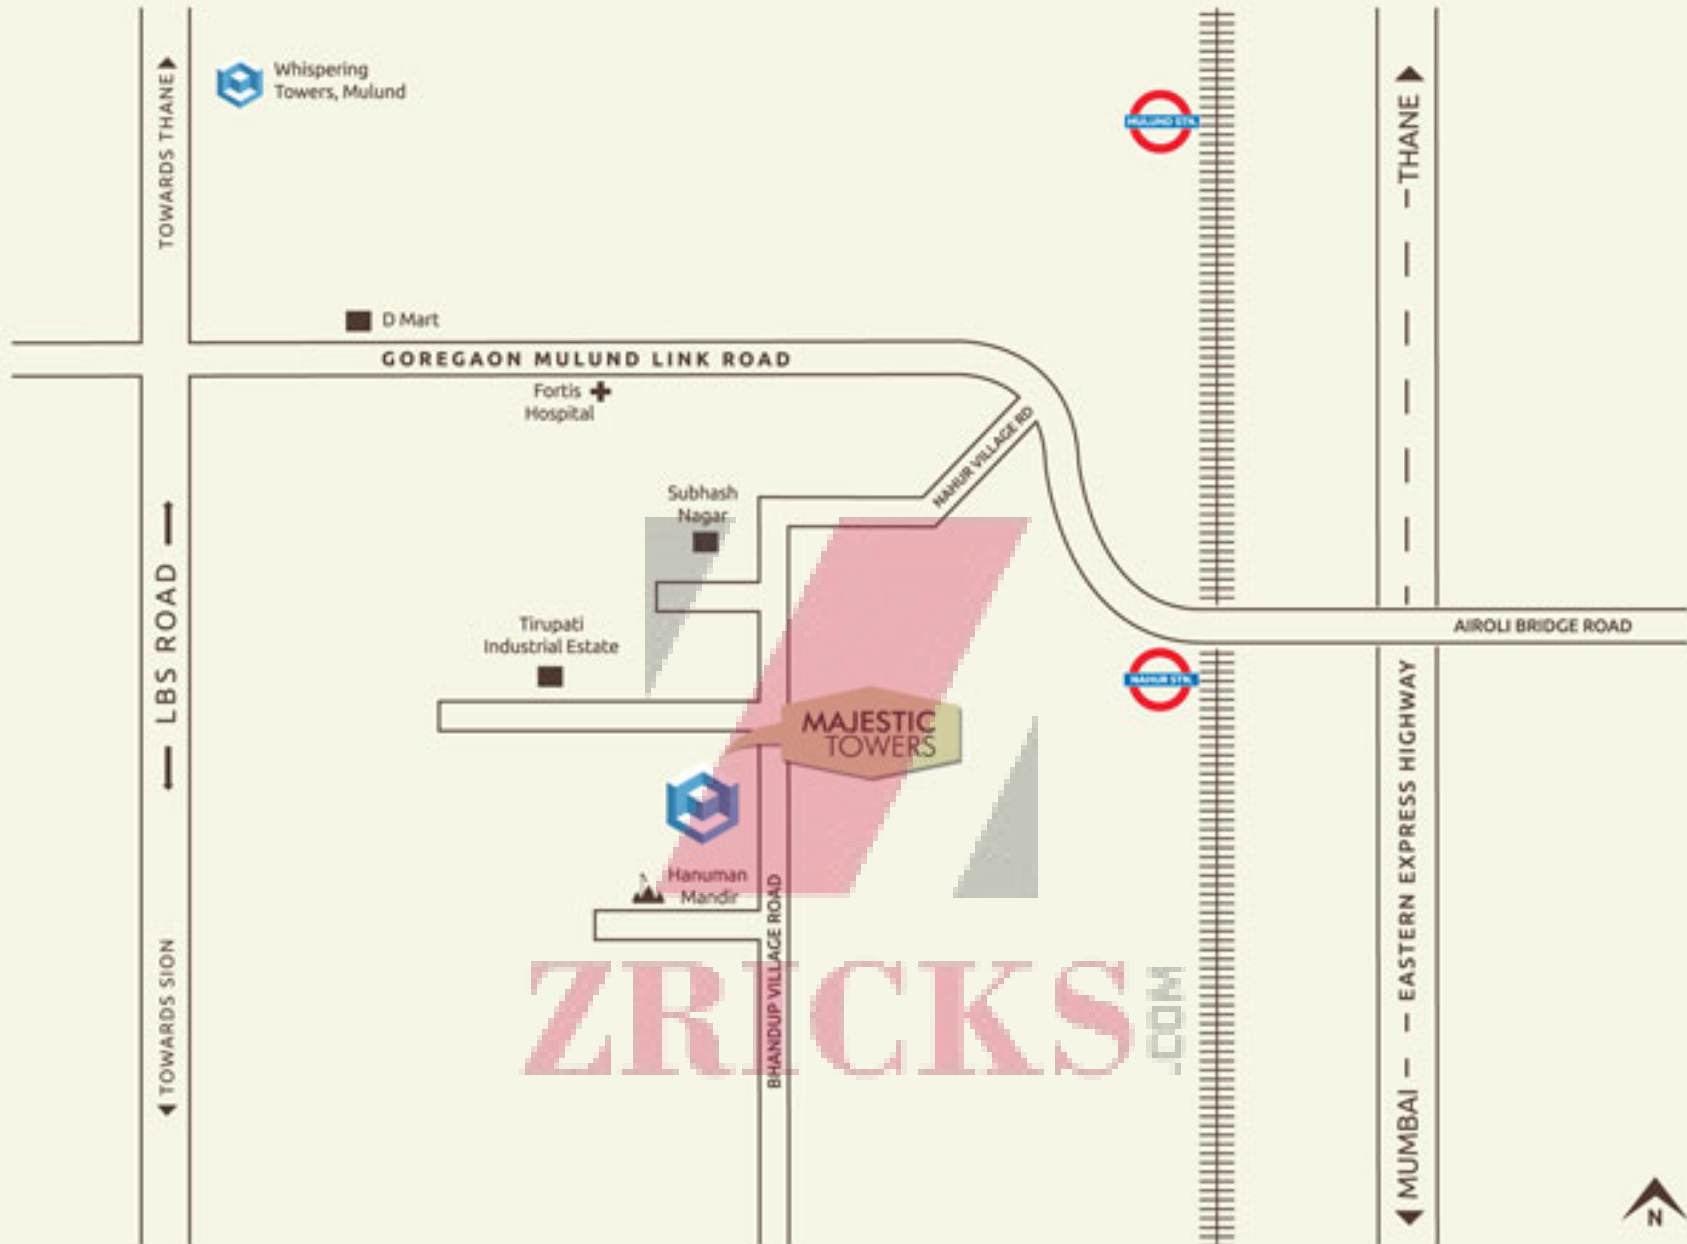

LOCATION MAP

**MAJESTIC
TOWERS**
NAHUR (W)

Call: 1800 209 2221 | SMS: HDIL MT to 56677

Site Office: Majestic Towers, Kilburn Engineering Compound, Subhash Nagar, Nahur Village Road, Opp. Municipal School, Near Hanuman Mandir, Nahur (West), Mumbai 78. Tel: 022 6788 5000/01 | Email: majestictowers@hdil.in

Corporate Office: HDIL Towers, 5th Floor, Anant Kanekar Marg, Station Road, Bandra (E), Mumbai 400 051. Tel: 022 6788 8000 | Fax: 022-6788 8080 | Email: info@hdil.in | Website: www.hdil.in

The content of this brochure is conceptual and indicative. This is not a legal offering. The promoter reserves the right to change, alter, add, or delete any of the specifications mentioned herein without prior permission or notice.

www.Zricks.com