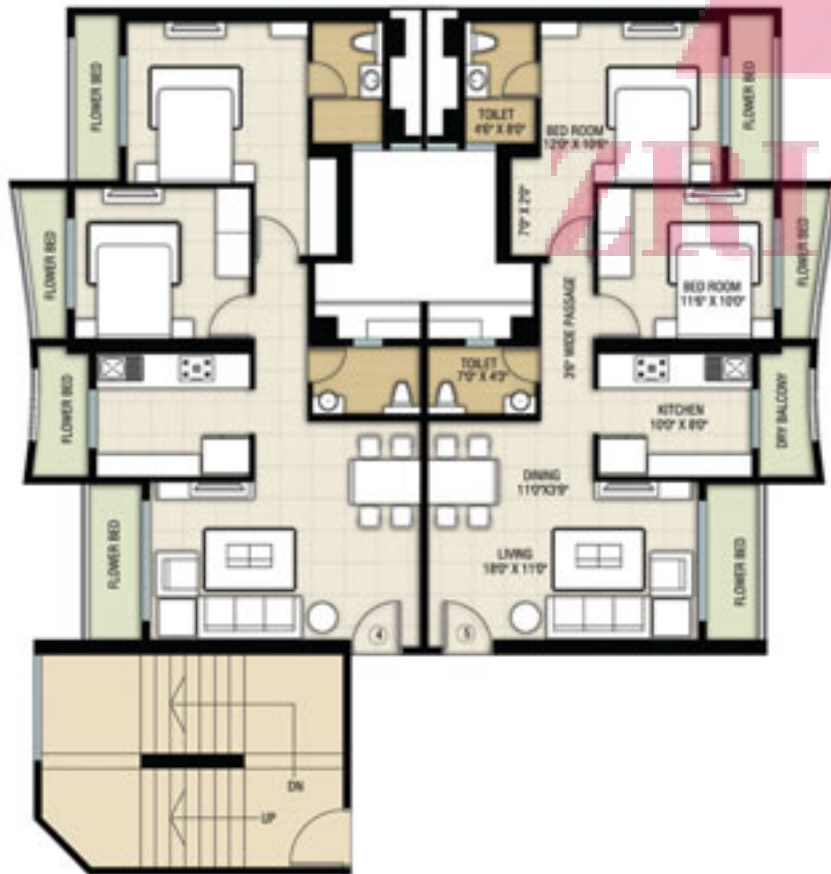

2 BHK CROSS SECTION

2 BHK FLOOR PLAN
WING B (1350 SQ.FT.)

2 BHK ALSO AVAILABLE IN
1360, 1355 & 1370 SQ.FT.

2.5 BHK CROSS SECTION

2.5 BHK FLOOR PLAN
WING A (1625 SQ.FT.)

2.5 BHK ALSO AVAILABLE IN
1630, 1635, 1640 & 1650 SQ.FT.

3 BHK CROSS SECTION

3 BHK FLOOR PLAN
WING C (1880 SQ.FT.)

3 BHK ALSO AVAILABLE IN
1890 & 1915 SQ.FT.

LAYOUT PLAN

- | | | | |
|---------------------|-----------------------|------------------------|-------------------------------|
| 1. Club House | 8. Yoga Room | 15. Toddlers Play Area | 22. Squash Court with Balcony |
| 2. Swimming Pool | 9. Herb Garden | 16. Skating Rink | 23. Pet Walk |
| 3. Kids Lap Pool | 10. Indoor Games Room | 17. Kids Play Area | 24. Tennis Court |
| 4. Gazebos | 11. Net Cricket Pitch | 18. Play Lawn | 25. Artist Zone |
| 5. Sun Decks | 12. Basketball Court | 19. Meditation Garden | |
| 6. Indoor Gym | 13. Amphitheater | 20. Discovery Pond | |
| 7. Reflexology Walk | 14. Jogging Track | 21. Forest Walk | |